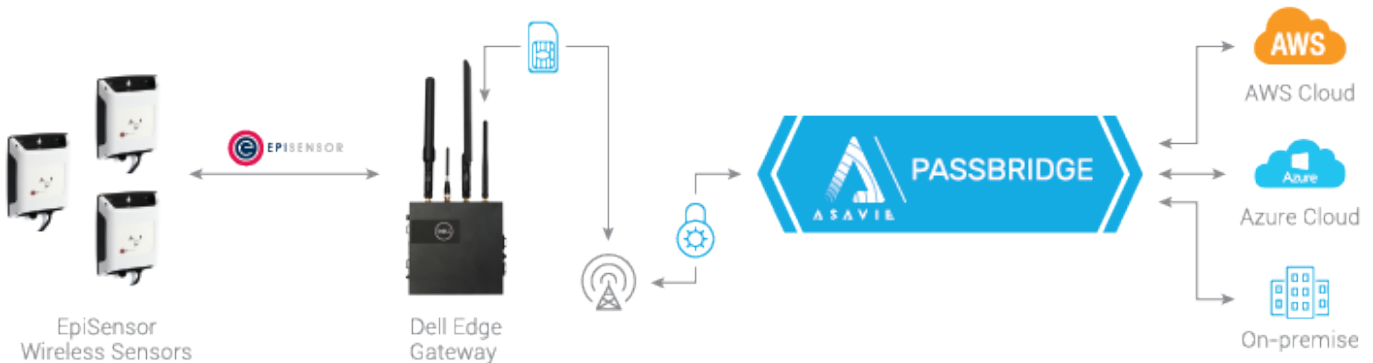

System Architecture

What's Included?

2x EpiSensor Wireless Temperature Sensors

1x Asavie Secured Roaming SIM Card

1x Dell Edge Gateway 3002

For more information, contact:

sales@asavie.com